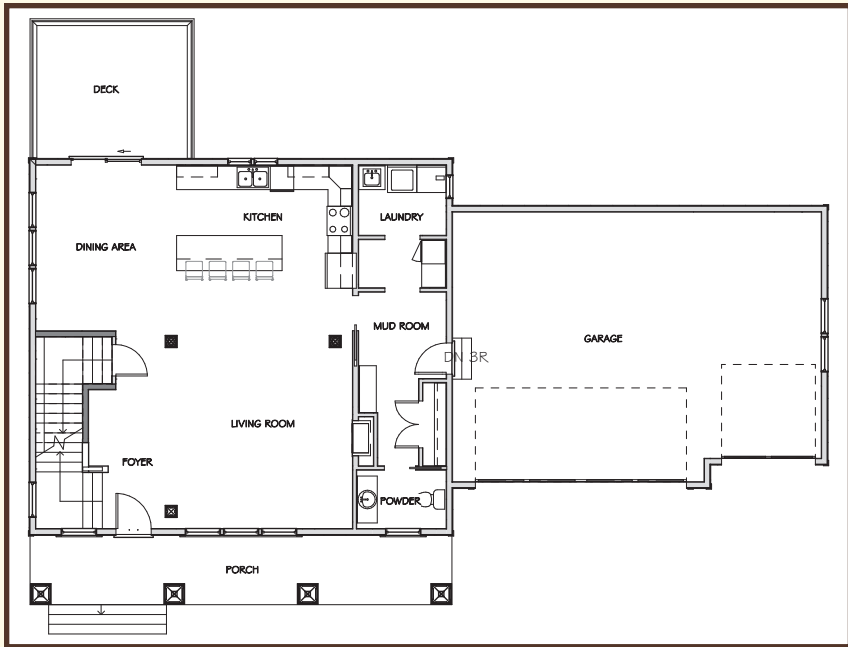

Johnson-Reiland Builders & Remodelers, Inc.
jrbandr.com   507.366.1288