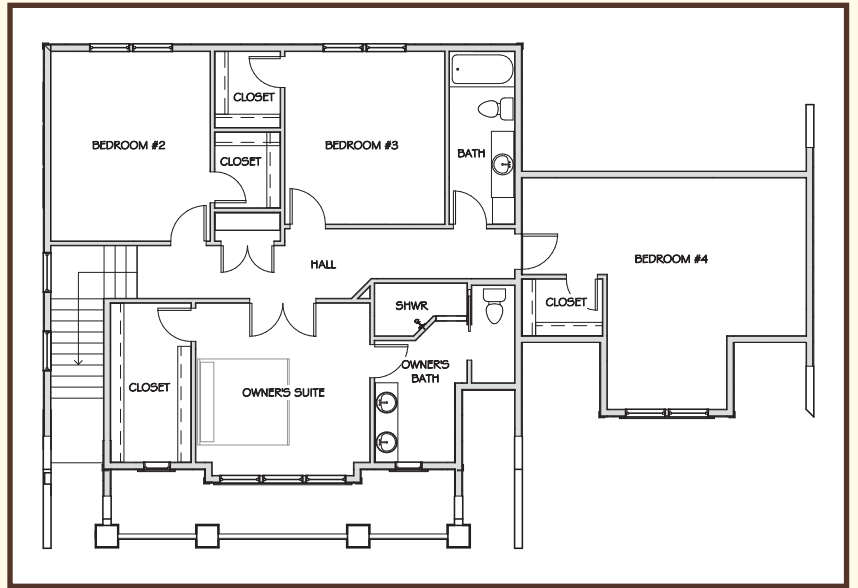

Johnson-Reiland Builders & Remodelers, Inc.
jrbandr.com   507.366.1288