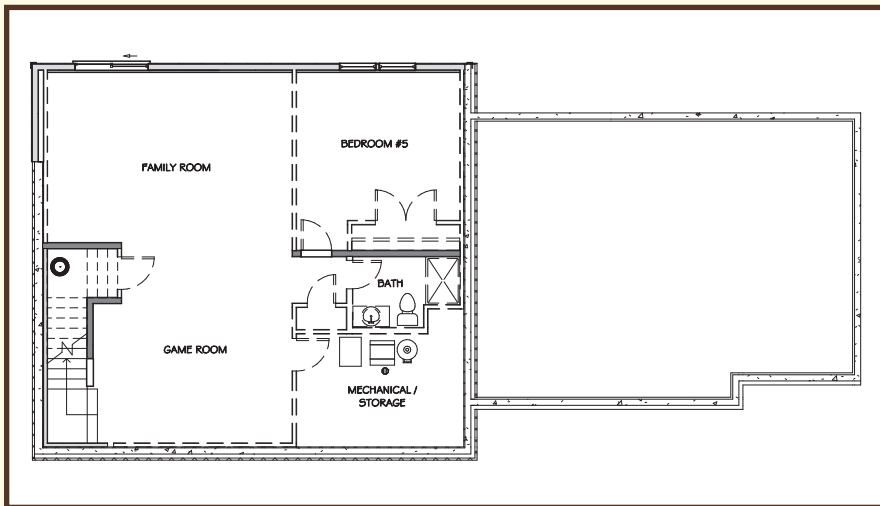

Johnson-Reiland Builders & Remodelers, Inc.
jrbandr.com   507.366.1288